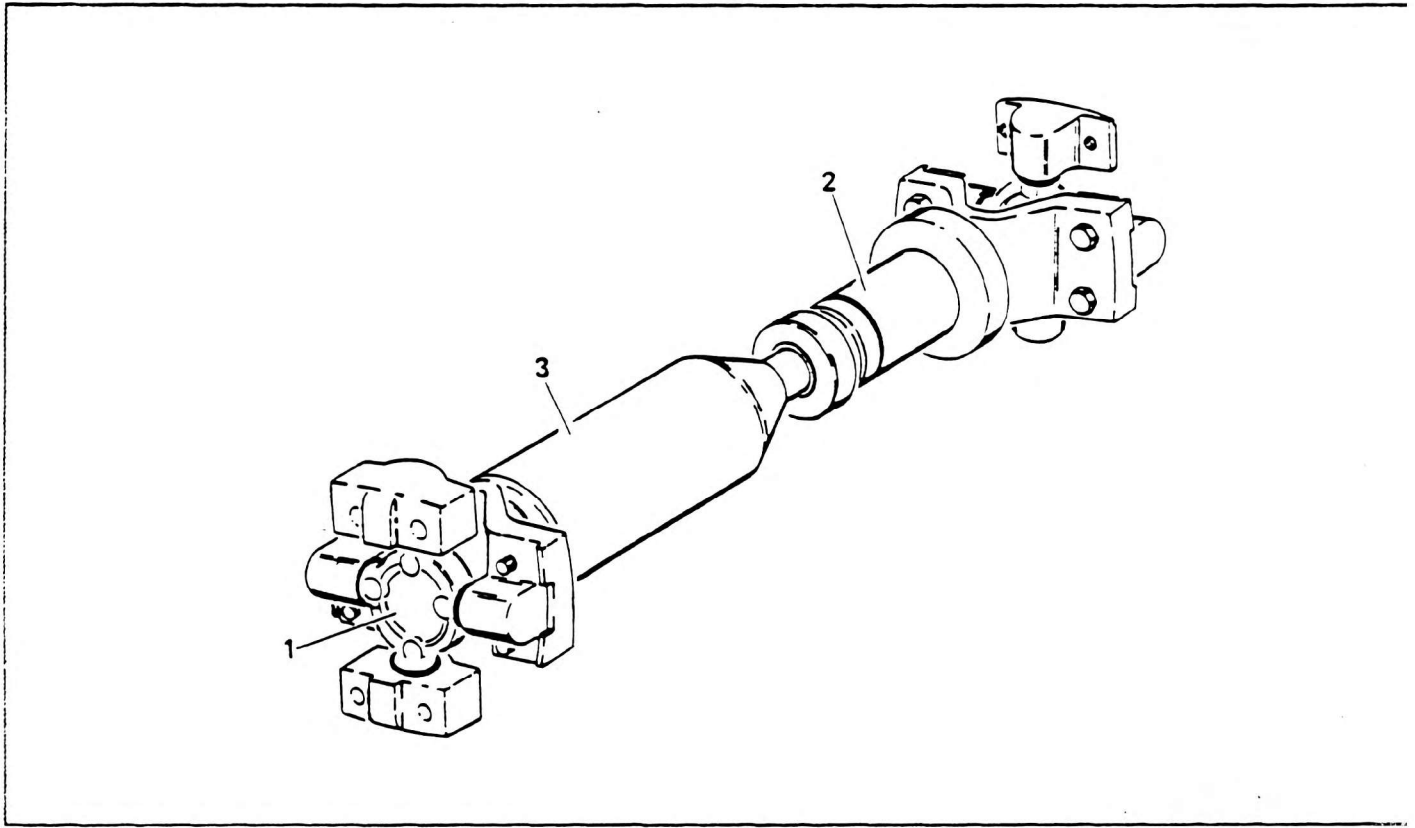

DRIVE LINE ASSEMBLY

GROVE

NO.	PART NO.	QTY	DESCRIPTION	NO.	PART NO.	QTY	DESCRIPTION
	7-364-001369		COMPLETE ASSY				
1	7-069-000158	2	U-JOINT INCLUDES HARDWARE				
2	9-364-100563	1	YOKE, SLIP INCLUDES DUST CAP, PLUG + FITTING, GREASE				
3	NOT SERVICED	1	YOKE WELD <MUST BUY COMPLETE ASSY>				